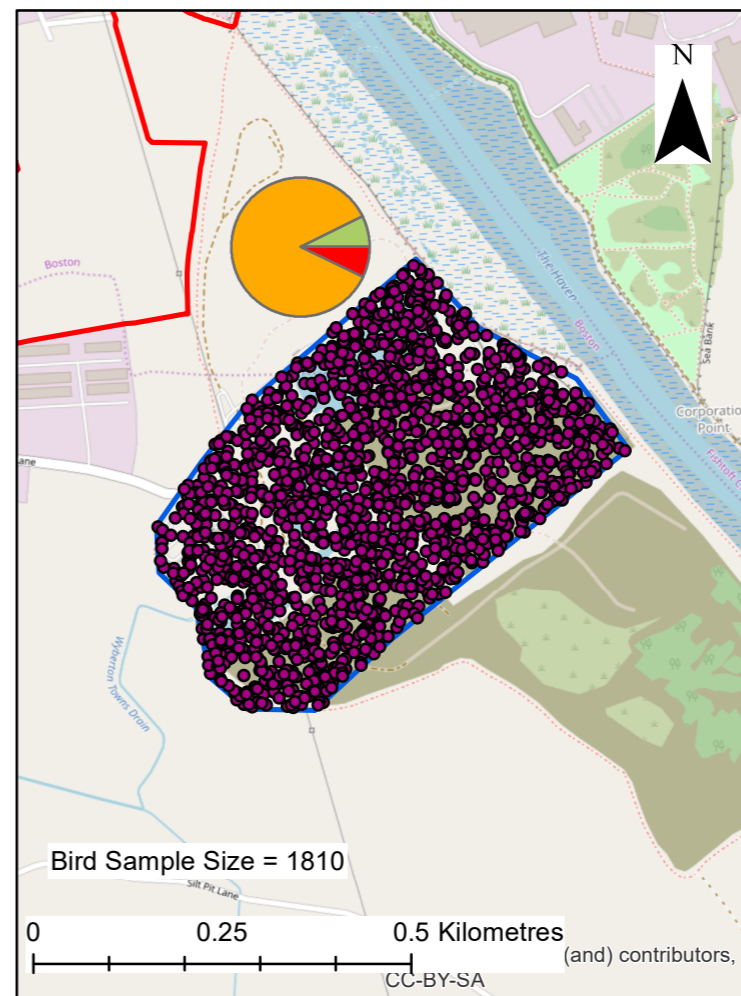

2001

2002

2003

2004

2005

2006

- Legend**
- Indicative Red Line Boundary
 - WeBS Site
 - Bird Density
 - Divers
 - Ducks, Geese and Swans
 - Gulls and Terns
 - Waders

Notes
Please note that the locations of the individual bird density dots are randomly plotted and do not represent the precise location within the WeBS site of where they were recorded.

P0	May'19	For review	MP	MV	GB
REV	DATE	DESCRIPTION	BY	CHK	APP

REVISIONS

CLIENT
**ALTERNATIVE USE
BOSTON PROJECTS LTD**

PROJECT
**BOSTON
GASIFICATION PLANT
PEIR**

TITLE
**BIRD DISTRIBUTION AT
SLIPPERY GOWT PITS
FIGURE 17.4a**