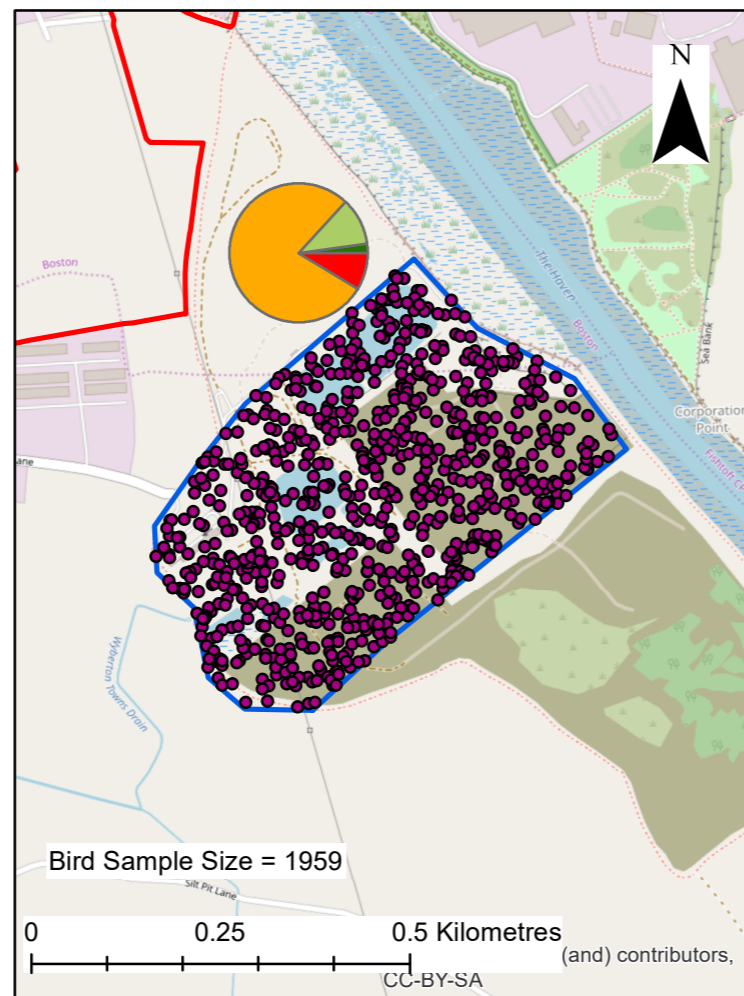

2001

2002

2003

2004

2005

2006

- Legend**
- Indicative Red Line Boundary
 - WeBS Site
 - Bird Density
 - Divers
 - Ducks, Geese and Swans
 - Gulls and Terns
 - Waders

Notes
Please note that the locations of the individual bird density dots are randomly plotted and do not represent the precise location within the WeBS site of where they were recorded.

P0	May'19	For review	MP	MV	GB
REV	DATE	DESCRIPTION	BY	CHK	APP

REVISIONS

CLIENT
**ALTERNATIVE USE
BOSTON PROJECTS LTD**

PROJECT
**BOSTON
GASIFICATION PLANT
PEIR**

TITLE
**BIRD DISTRIBUTION AT
SLIPPERY GOWT PITS
FIGURE 17.4a**