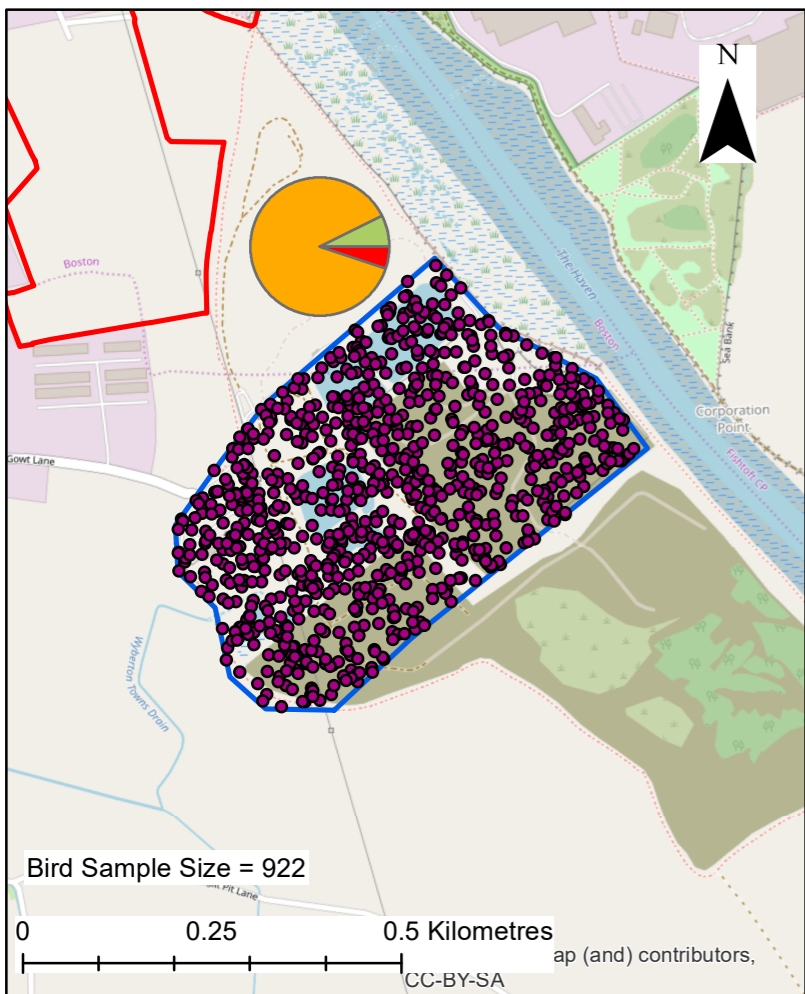

2001

2002

2003

2004

2005

2006

- Legend**
- Indicative Red Line Boundary
 - WeBS Site
 - Bird Density
 - Divers
 - Ducks, Geese and Swans
 - Gulls and Terns
 - Waders

Notes
Please note that the locations of the individual bird density dots are randomly plotted and do not represent the precise location within the WeBS site of where they were recorded.

P0	May'19	For review	MP	MV	GB
REV	DATE	DESCRIPTION	BY	CHK	APP

REVISIONS

CLIENT
**ALTERNATIVE USE
BOSTON PROJECTS LTD**

PROJECT
**BOSTON
GASIFICATION PLANT
PEIR**

TITLE
**BIRD DISTRIBUTION AT
SLIPPERY GOWT PITS
FIGURE 17.4a**