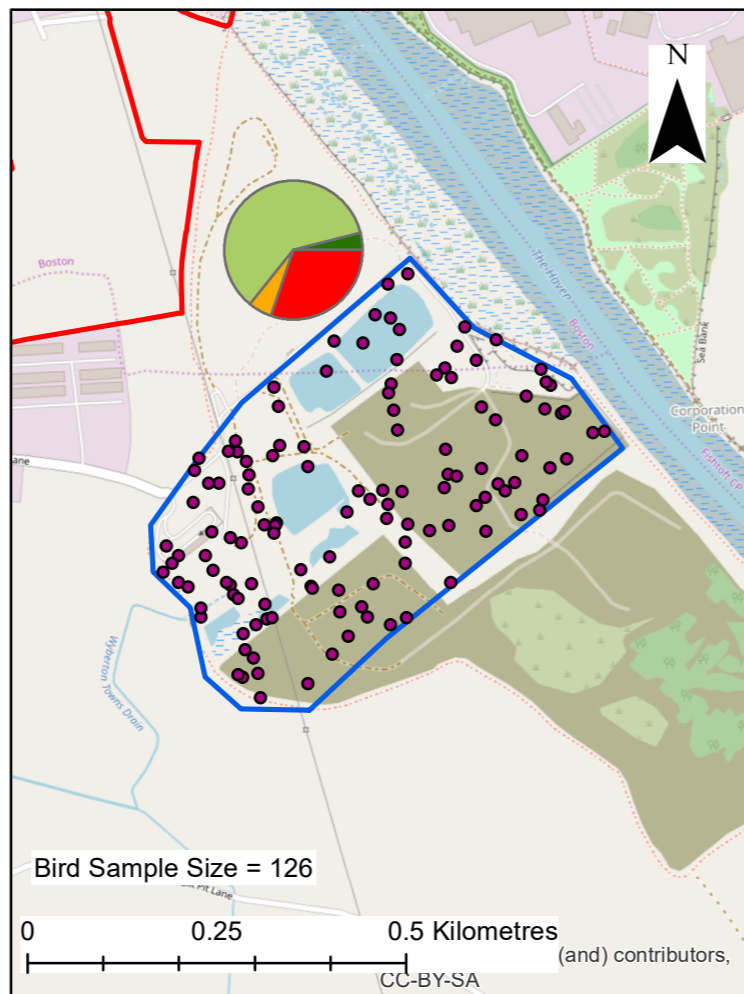

2001

2002

2003

2004

2005

2006

- Legend**
- Indicative Red Line Boundary
 - WeBS Site
 - Bird Density
 - Divers
 - Ducks, Geese and Swans
 - Gulls and Terns
 - Waders

Notes
Please note that the locations of the individual bird density dots are randomly plotted and do not represent the precise location within the WeBS site of where they were recorded.

P0	May'19	For review	MP	MV	GB
REV	DATE	DESCRIPTION	BY	CHK	APP

REVISIONS

CLIENT
**ALTERNATIVE USE
BOSTON PROJECTS LTD**

PROJECT
**BOSTON
GASIFICATION PLANT
PEIR**

TITLE
**BIRD DISTRIBUTION AT
SLIPPERY GOWT PITS
FIGURE 17.4a**