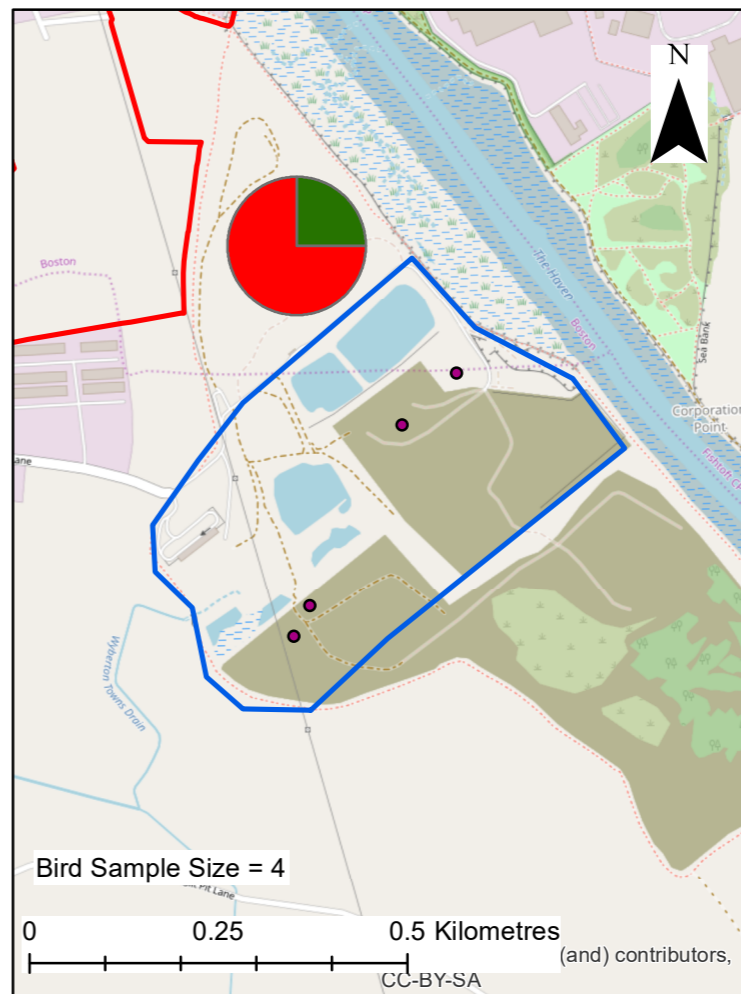

2001

2002

2003

2004

2005

2006

- Legend**
- Indicative Red Line Boundary
 - WeBS Site
 - Bird Density
 - Divers
 - Ducks, Geese and Swans
 - Gulls and Terns
 - Waders

Notes
Please note that the locations of the individual bird density dots are randomly plotted and do not represent the precise location within the WeBS site of where they were recorded.

P0	May'19	For review	MP	MV	GB
REV	DATE	DESCRIPTION	BY	CHK	APP

REVISIONS

CLIENT
**ALTERNATIVE USE
BOSTON PROJECTS LTD**

PROJECT
**BOSTON
GASIFICATION PLANT
PEIR**

TITLE
**BIRD DISTRIBUTION AT
SLIPPERY GOWT PITS
FIGURE 17.4a**